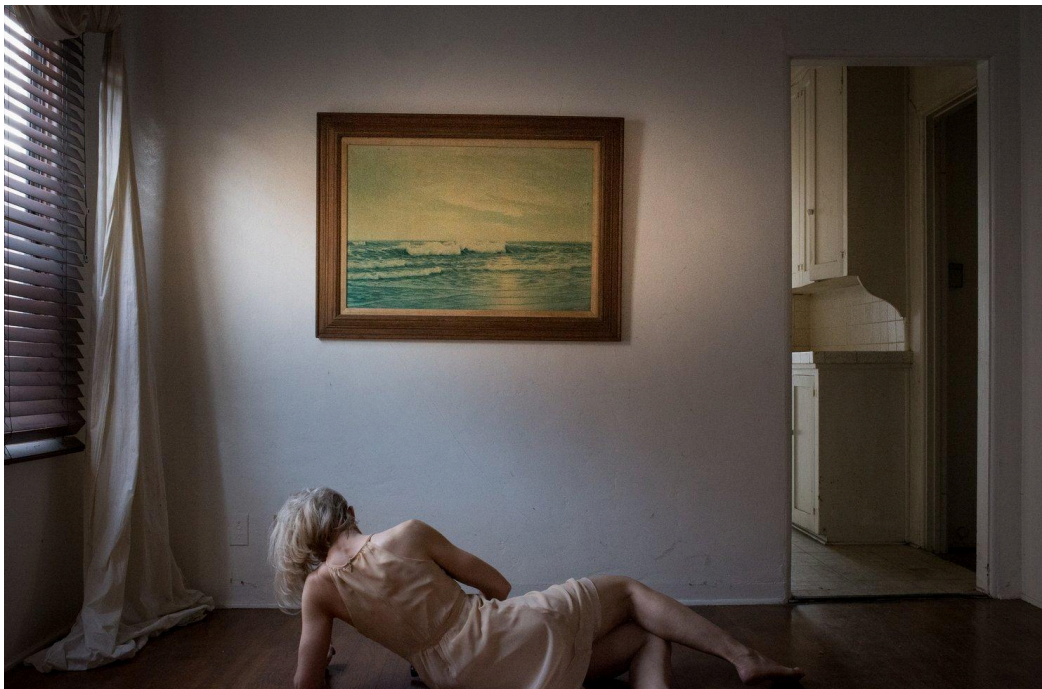

For immediate release:

Memory is a Verb *Exploring Time and Transience*

A group photography exhibition
February 28 - April 5, 2025

Friday, February 7, 2025.

The Art Center Highland Park is proud to announce *Memory is a Verb: Exploring Time and Transience*, a national traveling photographic exhibition featuring the work of ten women artists: Aline Smithson, Annette LeMay Burke, Dena Eber, Diane Hemingway, Elizabeth Bailey, Jennifer Pritchard, Lori Ordovery, Rosalie Rosenthal, Sarah Hadley, and Susan Lapidés.

Memory is a Verb: Exploring Time and Transience brings together ten women exploring the liminal space between time and transience. Represented in this body of work are the universal concepts of loss, mortality, legacy, and the exploration of what inspires us to seek solace and reexamine our histories; subsequently unearthing discoveries about ourselves, our relationships, and our place in the universe.

The project began as the world was besieged with fear and anxiety during the COVID 19 pandemic. Longing for a return to normalcy, these artists craved connection to the past and to each other. The pandemic also offered a unique moment in which to interpret things differently. Beyond nostalgia, which selectively employs memory as a self-soothing balm, the group's exploration reconsidered how to view the past, and what is of purpose and significance, in light of changed circumstances.

Through the artistic expression found in *Memory is a Verb: Exploring Time and Transience*, these women, from different geographies, experiences, and backgrounds, give voice not only to their reality, but to the multitude of perspectives and possibilities contained within. It is a universal desire to be connected and remembered - to honor the past and the future.